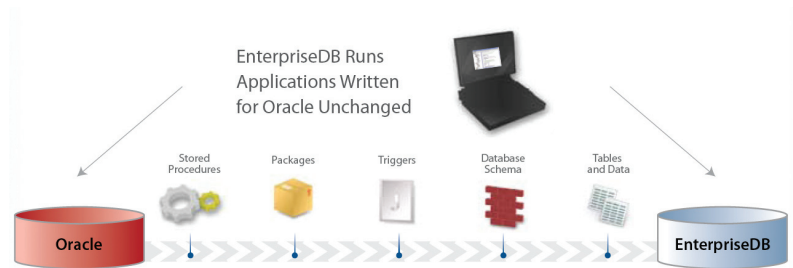

- EnterpriseDB Database Migration provides one-click migration of all the data and business logic stored in an Oracle database to EnterpriseDB Database Server. After this migration applications written for Oracle can execute unchanged against this data.
- EnterpriseDB Database Migration provides automated migration of MySQL, Microsoft® SQL Server™, and Sybase® schema and data. This database migration assists users trying to standardize their database environments.

- EnterpriseDB DBA Management Server is a powerful database monitoring, profiling, reporting, and querying tool that enables DBAs and developers to analyze, manage, and tune any number of EnterpriseDB or PostgreSQL databases from a single web browser.
- EnterpriseDB Network delivers real-time notification and delivery of product updates and automated patch delivery to ensure that EnterpriseDB Advanced Server is always up-to-date and running at peak efficiency.

For more information, visit www.enterprisedb.com or call us at +1-732-331-1315.

CORPORATE HEADQUARTERS

EnterpriseDB Corporation
33 Wood Ave. South, 3rd Floor
Iselin, NJ 08830-2735 USA
Telephone +1 732 331 1300
Fax +1 732 331 1301

EMEA HEADQUARTERS

EnterpriseDB Ltd
233 High Holborn
London WC1V 7DN
Telephone: +44 (0) 207 183 2424
Fax: +44 (0) 207 183 2423

ASIA-PACIFIC HEADQUARTERS

EnterpriseDB Asia Pacific Ltd
901 Wah Hing Commercial Bldg.
283 Lockhart Rd., Wanchai
Hong Kong
Telephone +852 2815 2772
Fax +852 2598 9118